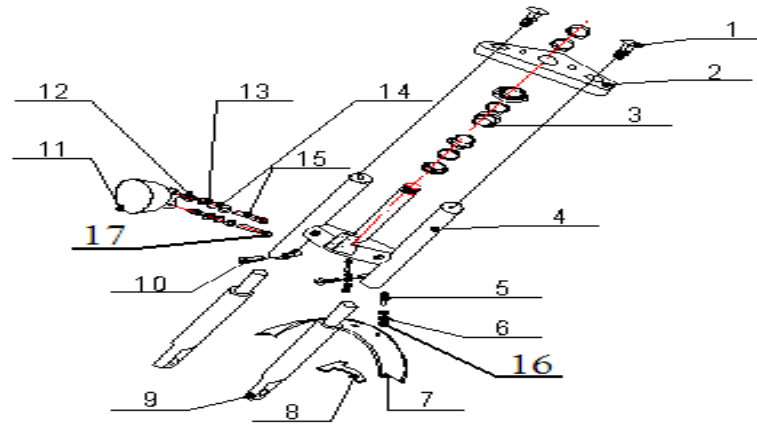

MB165

Item No.	Part No.	UPC Number	Description	Baja Description	Qty Shipped per order	Qty.
1	MB165-001	842645000003	THROTTLE GRIP		1	1
2			THROTTLE CABLE, HOUSING AND SWITCH	Order 165-002, 165-003, 165-249		1
	165-002	883099010620	CABLE, THROTTLE	HAVE TO BE USED TOGETHER	1	1
	165-003	883099010637	STOP SWITCH WITH CABLE	HAVE TO BE USED TOGETHER	1	1
	165-249	883099010644	HOUSING , THROTTLE CABLE	HAVE TO BE USED TOGETHER	1	1
3	MB165-003	842645000027	STOP SWITCH WITH CABLE		1	1
4	MB165-004	842645003066	DIRECTION BAR(STEEL)		1	1
5	MB165-005	842645000034	BRAKE CABLE		1	1
6	165-006	883099010675	LEVER, LEFT BRAKE		1	1
7	MB165-007	842645000058	LEFT HANDLE BAR		1	1
8	MB165-008	842645003103	HANDLE BAR FIXED BRACKET		1	2

FRONT FORK ASSEMBLY						
						
						
Item No.	Part No.	UPC Number	DESCRIPTION	Baja Description	Qty Shipped per order	Qty.
1	MB165-009	842645003110	BOLT M10-1.5X30, FLANGE (FT)		1	2
2	MB165-010	842645003127	UP BOARD		1	1
3	MB165-011	842645003134	EIGHT GROUP		1	1
4	MB165-012	842645003141	DOWN BOARD		1	1
5	MB165-013	842645003158	BOLT M6-1.0X16, ALLEN (FT)		4	3
6	MB165-014	842645003165	M6 WASHER		4	3
7	MB165-015	842645003172	FRONT FENDER		1	1
8	165-016	883099010842	FRONT FENDER BRACKET		1	1
9	MB165-017	842645003196	FRONT SPRING FORK		1	2
10	MB165-018	842645003202	BOLT M10-1.5X40, ALLEN (FT)		2	2
11	165-019	883099010873	HEADLIGHT, PLASTIC		1	1
12	MB165-020	842645003226	NUT M6-1.0X6, NYLON	HEADLIGHT MOUNTING NUT 6MM	2	2
13	MB165-021	842645003233	WASHER M6X12X1, PLATE		4	4
14	MB165-022	842645003240	WASHER M6X10X2, SPRING		2	2
15	MB165-023	842645003257	BOLT M6-1.0X55, ALLEN (FT)	HEADLIGHT MOUNTING BOLT	1	2
	165-666	883099010903	BULB, HEADLIGHT 12V35W		1	1

FRONT FORK ASSEMBLY

Item No.	Part No.	UPC Number	DESCRIPTION	Baja Description	Qty Shipped per order	Qty.
16	MB165-244	883099036101	NUT M6-1.0X6, HEX NYLON		4	7
17	MB165-245	883099036118	NUT M6-1.0X6, HEX NYLON LOCK		2	2