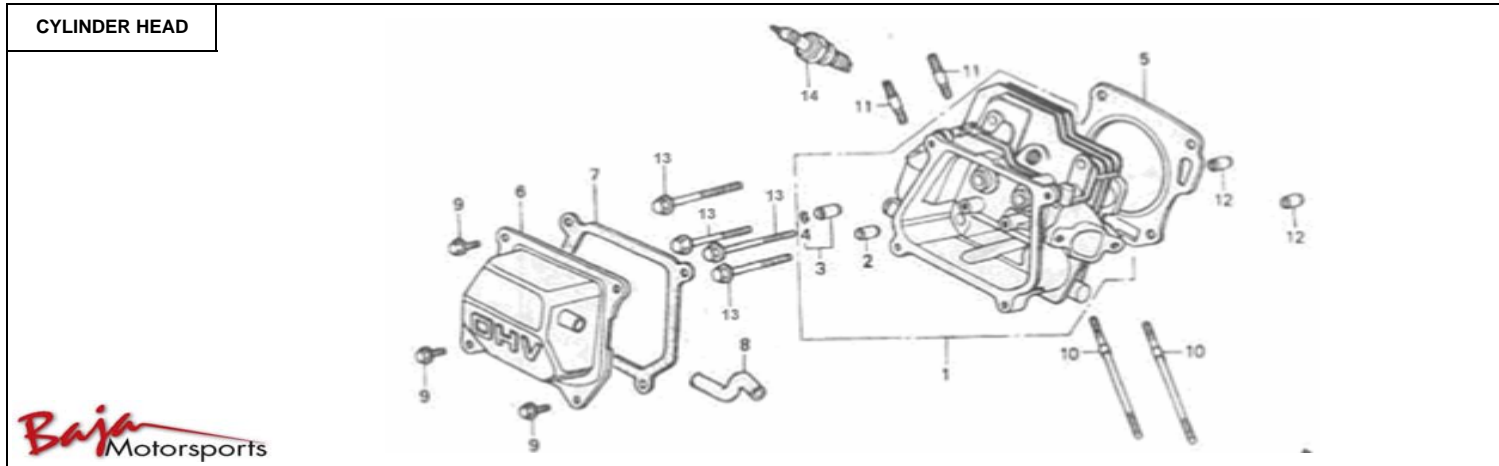

Item No.	Part No.	UPC Number	Description	Baja Description	Qty Shipped per order	Qty.
1	MB165-078	842645005534	HEAD COMP, CYLINDER (5.5HP)		1	1
1	MB165-300	842645074226	HEAD COMP, CYLINDER	HEAD COMP, CYLINDER (6.5HP)	1	1
2			GUIDE, IN.VALVE(OVERSIZE)	AVAILABLE WITH PART MB165-078		1
3			GUIDE, VALVE(OVERSIZE)	AVAILABLE WITH PART MB165-078		1
4			CLIP, VALVE GUIDE	AVAILABLE WITH PART MB165-078		2
5	MB165-082	842645007545	GASKET, CYLINDER HEAD (5.5HP)		1	1
5	MB165-301	842645074233	GASKET, CYLINDER HEAD (6.5HP)		1	1
6	MB165-083	842645007552	COVER COMP, HEAD		1	1
7	MB165-084	842645007569	GASKET, CYLINDER HEAD COVER		1	1
8	MB165-085	842645007576	TUBE, BREATHER		1	1
9	MB165-086	842645007583	BOLT M6-1.0X12, FLANGE (FT)		4	4
10	MB165-087	842645007590	STUD BOLT M6-1.0X112		5	2
11	MB165-088	842645007606	STUD BOLT M8-1.25X35		5	2
12	MB165-089	842645007613	PIN, DOWEL, 10X16		5	2
13	MB165-090	842645007620	BOLT M8-1.25X58, FLANGE (PT)		5	4
14	MB165-091	842645000164	PLUG, SPARK (LD NGK)		1	1