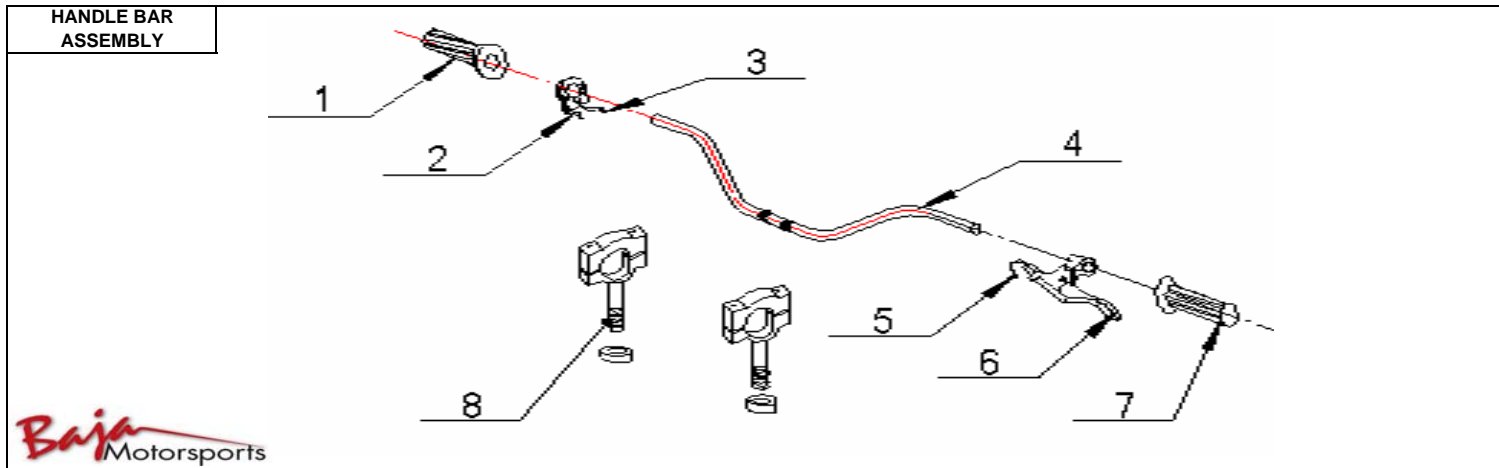

MB165

Item No.	Part No.	UPC Number	Description	Baja Description	Qty Shipped per order	Qty.
1	MB165-001	842645000003	THROTTLE GRIP		1	1
2			THROTTLE CABLE, HOUSING AND SWITCH	Order 165-002, 165-003, 165-249		1
	165-002	883099010620	CABLE, THROTTLE	HAVE TO BE USED TOGETHER	1	1
	165-003	883099010637	STOP SWITCH WITH CABLE	HAVE TO BE USED TOGETHER	1	1
	165-249	883099010644	HOUSING , THROTTLE CABLE	HAVE TO BE USED TOGETHER	1	1
3	MB165-003	842645000027	STOP SWITCH WITH CABLE		1	1
4	MB165-004	842645003066	DIRECTION BAR(STEEL)		1	1
5	MB165-005	842645000034	BRAKE CABLE		1	1
6	165-006	883099010675	LEVER, LEFT BRAKE		1	1
7	MB165-007	842645000058	LEFT HANDLE BAR		1	1
8	MB165-008	842645003103	HANDLE BAR FIXED BRACKET		1	2