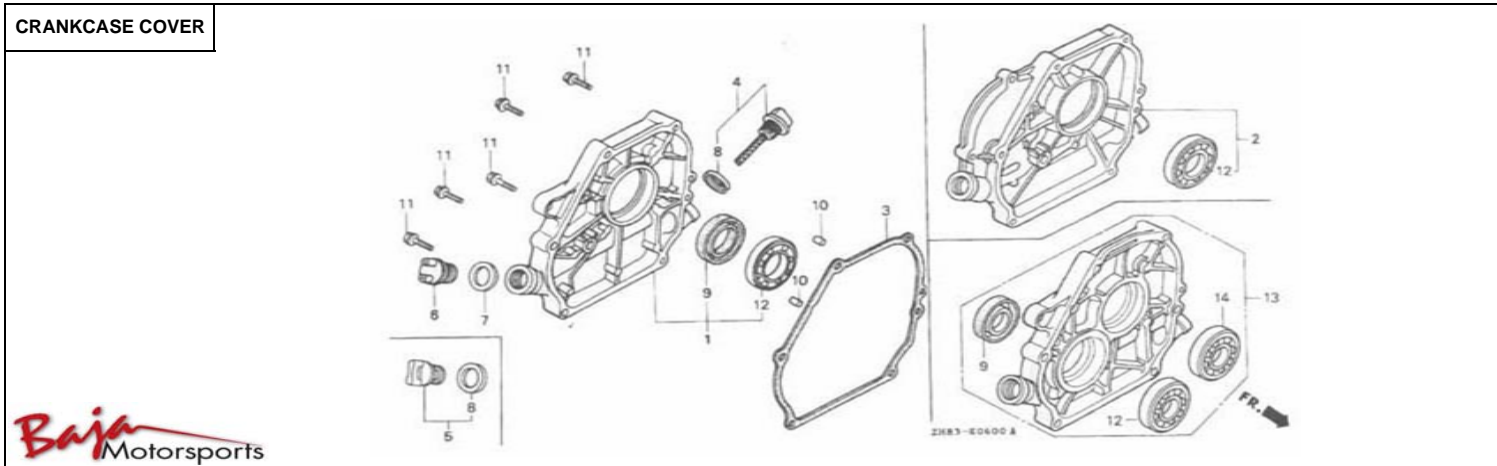

Item No.	Part No.	UPC Number	Description	Baja Description	Qty Shipped per order	Qty.
1	MB165-108	842645007804	COVER ASSY, CRANKCASE		1	1
2	MB165-109	842645007811	COVER ASSY, CRANKCASE	AVAILABLE WITH PART MB165-108	1	1
3	MB165-110	842645007828	GASKET, CASE COVER	GASKET, CASE COVER	1	1
4	MB165-111	842645007835	CAP, ASSY OIL FILLER		1	1
5	165-112	883099011931	PLUG, OIL		1	1
6	MB165-113	842645007859	CAP, ASSY OIL FILLER		1	1
7	MB165-114	842645007866	GASKET, OIL FILLER CAP		2	1
8	MB165-115	842645007873	GASKET, OIL FILLER CAP		1	2
9	MB165-116	842645007880	OIL SEAL, 25X41.25X6		1	1
10	MB165-117	842645007880	PIN, DOWEL, 8X14		4	2
11	MB165-118	842645007903	BOLT M8-1.25X28, FLANGE (PT)		2	6
12	MB165-119	842645007910	BEARING, RADIAL BALL, 6205		1	1
13	MB165-120	842645007927	COVER ASSY, CRANKCASE	AVAILABLE WITH PART MB165-108	1	1
14	MB165-121	842645007934	BEARING, RADIAL BALL, 6205		1	1