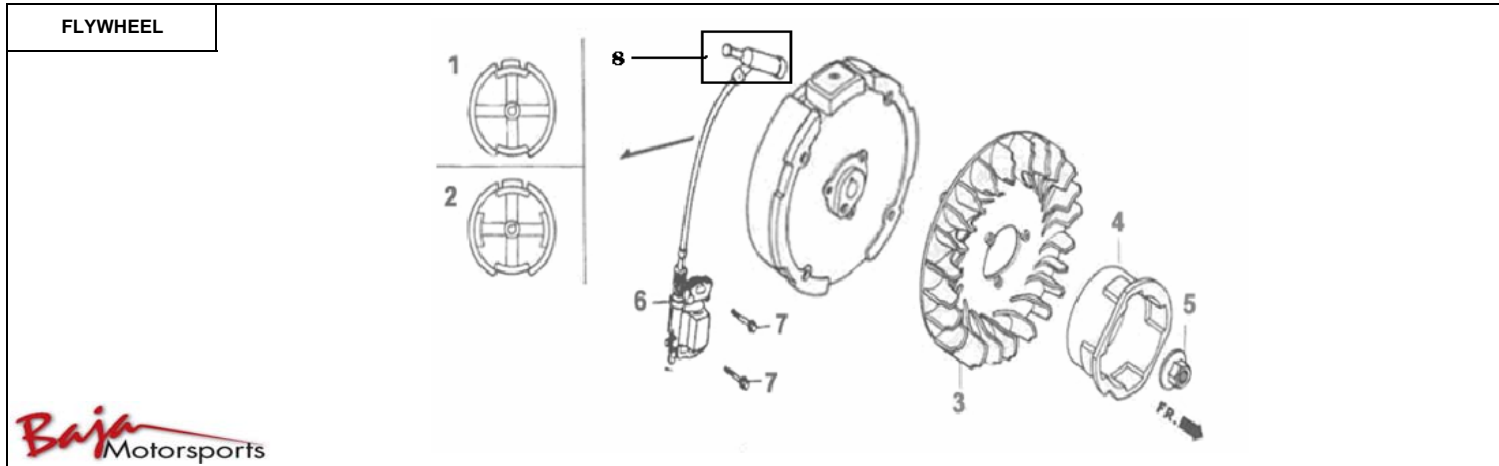

Item No.	Part No.	UPC Number	Description	Baja Description	Qty Shipped per order	Qty.
1	MB165-212	842645008849	FLYWHEEL COMP	FLYWHEEL COMP	1	1
2	MB165-213	842645008856	FLYWHEEL COMP (LAMP)	FLYWHEEL COMP (LAMP)	1	1
3	MB165-214	842645008863	FAN, COOLING	FAN, COOLING	1	1
4	MB165-215	842645008870	PULLEY, STARTER	PULLEY, STARTER	1	1
5	MB165-216	842645008887	NUT, SPECIAL	NUT, SPECIAL	1	1
6	MB165-217	842645008894	COIL ASSY, IGNITION	COIL ASSY, IGNITION	1	1
7	MB165-218	842645008900	BOLT M6-1.0X34, FLANGE (PT)	BOLT, FLANGE	1	2
	MB165-321	842645051135	MAGNETO, STATOR	MAGNETO	1	1
8	MB165-281	842645097072	SPARK PLUG BOOT	AVAILABLE WITH MB165-217	1	1