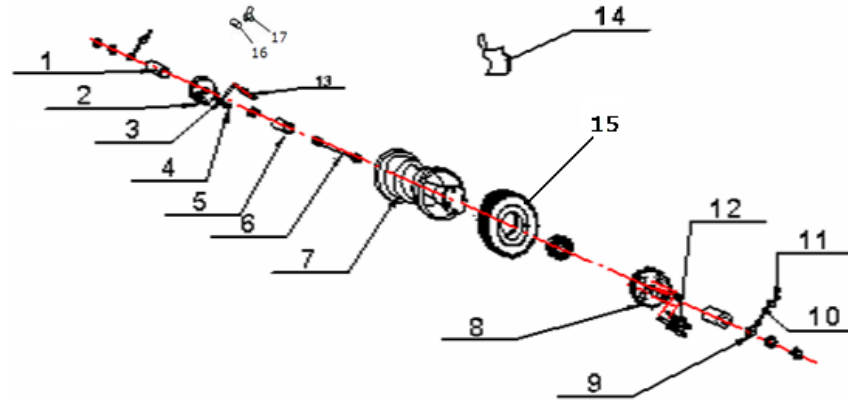

REAR WHEEL ASSEMBLY

Item No.	Part No.	UPC Number	DESCRIPTION	Baja Description	Qty Shipped per order	Qty.
	MB165-026	842645003288	BEARING 6202		1	2
16	MB165-282	883099036125	BARREL BOLT	BARREL, REAR BRAKE CABLE	1	1
17	MB165-283	883099036132	ADJUSTING NUT	REAR BRAKE CABLE ADJUSTING NUT	1	1
	MB165-284	883099036149	SPRING	SPRING REAR BRAKE CABLE	1	1