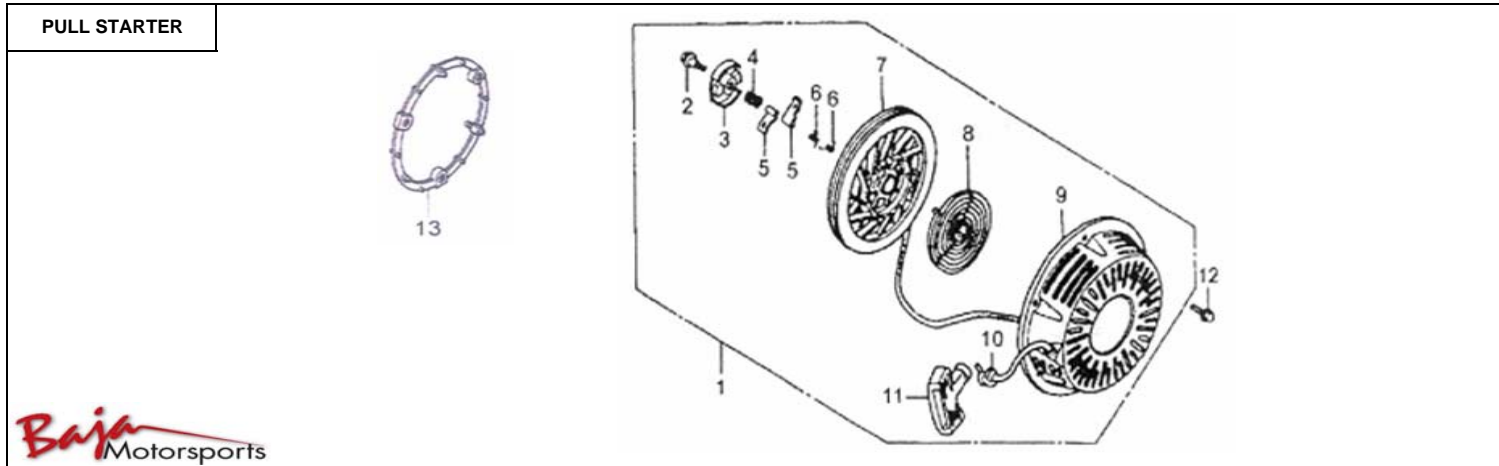

Item No.	Part No.	UPC Number	Description	Baja Description	Qty Shipped per order	Qty.
1	165-147	883099012228	STARTER ASSY RECOIL, RED		1	1
1	65-155	883099012235	STARTER ASSY RECOIL, BLACK		1	1
2			SCREW, SETTING	AVAILABLE WITH MB165-147		1
3	MB165-149	842645008214	GUIDE, RATCHET		1	1
4			SPRING FRICTION	AVAILABLE WITH MB165-147		1
5			RATCHET, STARTER	AVAILABLE WITH MB165-147		2
6			SPRING, RATCHET	AVAILABLE WITH MB165-147		2
7			REEL, RECOIL STARTER	AVAILABLE WITH MB165-147		1
8			SPRING, RECOIL STARTER	AVAILABLE WITH MB165-147		1
9			CASE COMP, RECOIL STARTER, RED	AVAILABLE WITH MB165-147		1
10	MB165-156	842645008283	ROPE, RECOIL STARTER		1	1
11			KNOB, RECOIL STARTER			1
12	MB165-158	842645008306	BOLT M6-1.0X15, FLANGE (FT)		5	3
13	MB165-309	84264500168	RECOIL STARTER SPACER	RECOIL STARTER SPACER (6.5HP)	1	1