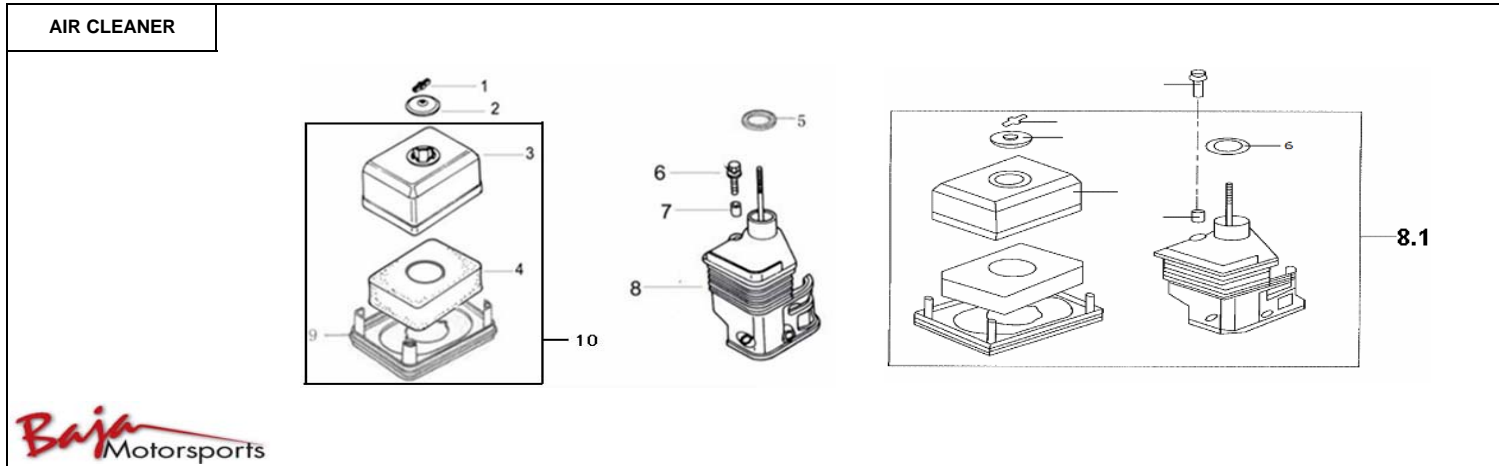

Item No.	Part No.	UPC Number	Description	Baja Description	Qty Shipped per order	Qty.
1	MB165-183	842645008559	NUT M6-1.0, WING	WINGNUT, AIR CLEANER COVER	1	1
2	165-178	842645008504	AIR CLEANER GROMMET	GROMMET, AIR CLEANER	1	1
3	MB165-177	842645008498	COVER, AIR CLEANER	COVER, AIR CLEANER	1	1
4	MB165-175	842645000171	FILTER, AIR CLEANER	FILTER, AIR CLEANER	3	3
5	MB165-174	842645008467	GASKET, ELBOW	GASKET, ELBOW	1	1
6	165-185	883099012501	BOLT 6X26		1	1
7	165-181	883099012556	AIR CLEANER COLLAR B	COLLAR B, AIR CLEANER	1	1
8			AIR CLEANER ELBOW COMP	REPLACEMENT PART 165-320		1
8.1	165-320	883099012495	AIR CLEANER ASSEMBLY		1	1
9	MB165-179	842645008511	SILENCER NOSE		1	1
			CYLINDER FOR AIR FILTER	REPLACEMENT PART 165-320		1
10			AIR CLEANER ASSEMBLY	REPLACEMENT PART 165-320		1