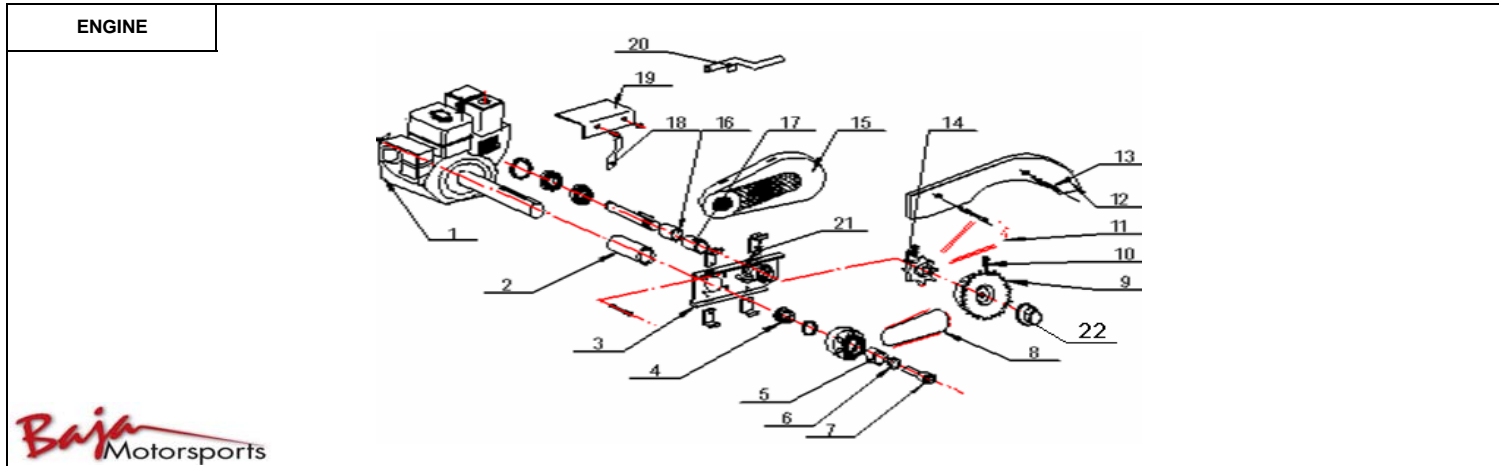

Item No.	Part No.	UPC Number	DESCRIPTION	Baja Description	Qty Shipped per order	Qty.
16	MB165-058	842645004216	BUSHING, SHAFT 2		1	1
17	MB165-059	842645004223	BUSHING, SHAFT 2		1	1
18	MB165-060	842645004230	EXHAUST COVER BRACKET		1	1
19	MB165-061	842645004254	EXHAUST COVER		1	1
20	MB165-062	842645004278	EXHAUST PIPE		1	1
21	MB165-063	842645000126	CHAIN TENSION/WITH ROLLER	CHAIN TENSIONER WITH ROLLER	1	1
22	165-319	883099011191	NUT, SPROCKET 1	NUT, SPROCKET 1, M16 X 1.5	1	1
#	MB165-279	842645000133	ROLLER FOR CHAIN TENSIONER		1	1
#	MB165-273	842645000140	CHAIN TENSIONER	CHAIN TENSIONER LEVER	1	1
#	MB165-280	842645000157	CHAIN TENSIONER SPRING		1	1
#	MB165-317	842645047916	NUT M8-1.25X8, HEX NYLON	NUT, CHAIN TENSIONER LEVER	1	1
#	MB165-325	883099063756	BOLT M6-1.0X12, HEX (FT)	BOLT CHAIN TENSIONER ROLLER	1	1
	165-021	883099062445	JACKSHAFT ASSEMBLY		1	1