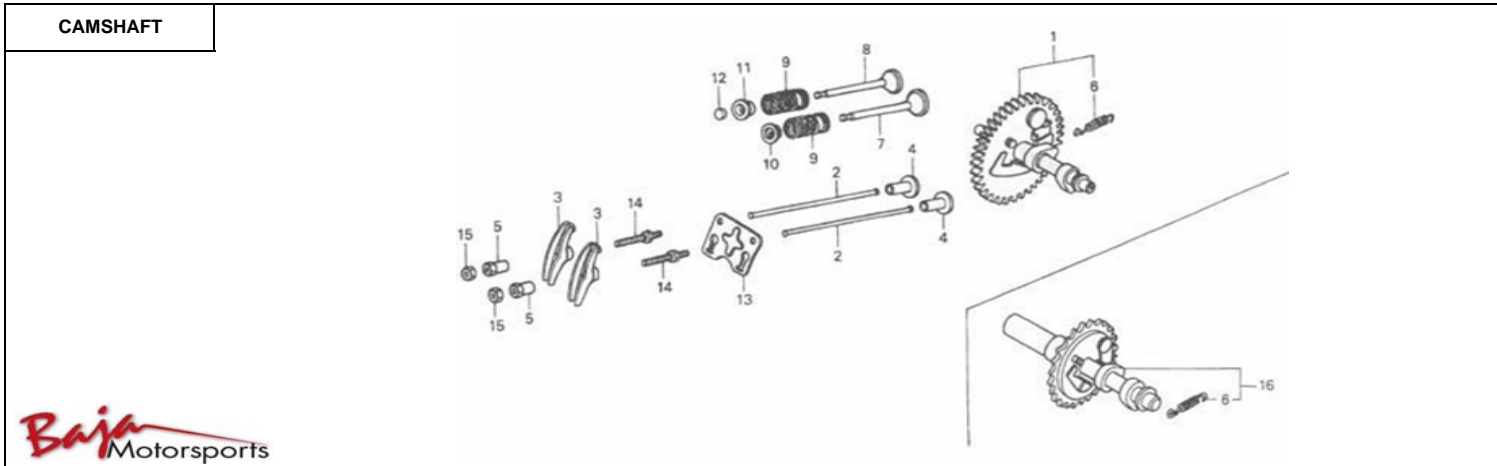

Item No.	Part No.	UPC Number	Description	Baja Description	Qty Shipped per order	Qty.
1	MB165-131	842645008030	CAMSHAFT ASSY (5.5HP)		1	1
1	MB165-305	842645074271	CAMSHAFT ASSEMBLY (6.5HP)		1	1
2	MB165-132	842645008047	ROD, PUSH (5.5HP)		1	2
2	MB165-306	842645074288	ROD, PUSH (6.5HP)		1	2
3	MB165-133	842645008054	ARM, VALVE ROCKER		1	2
4	MB165-134	842645008061	LIFTER, VALVE	LIFTER, VALVE (5.5HP)	1	2
4	MB165-307	842645074295	LIFTER, VALVE (6.5HP)		1	2
5	MB165-135	842645008078	PIVOT, ROCKER ARM		1	2
6	MB165-136	842645008085	SPRING, WEIGHT RETURN		1	1
7	MB165-137	842645008092	VALVE, IN		1	1
8	MB165-138	842645008099	VALVE, EX		1	1
9	MB165-139	842645008108	SPRING, VALVE		1	2
10	MB165-140	842645008115	RETAINER, IN.VALVE SPRING		1	1
11	MB165-141	842645008122	RETAINER, EX.VALVE SPRING		1	1
12	MB165-142	842645008146	RATATOR, VALVE		1	1
13	MB165-143	842645008153	PLATE, PUSH ROD GUIDE	PLATE, PUSH ROD GUIDE (5.5HP)	1	1