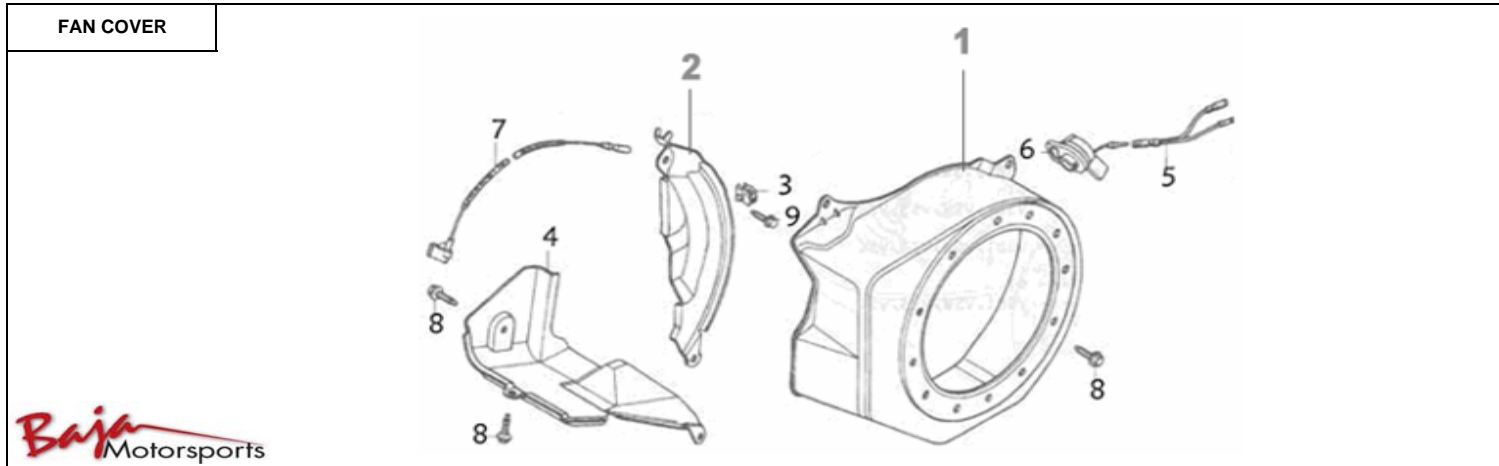

Item No.	Part No.	UPC Number	Description	Baja Description	Qty Shipped per order	Qty.
1	MB165-159	842645008313	COVER COMP, FAN	COVER COMP, FAN (5.5HP)	1	1
1	MB165-310	842645074325	COVER COMP, FAN	COVER COMP, FAN (6.5HP)	1	1
1	HT65-310	842645022715	COVER COMP, FAN	COVER COMP, FAN (6.5HP) BLACK	1	1
2	MB165-160	842645008320	PLATE, SIDE (STD)		1	1
3	MB165-161	842645008337	CLAMPER, CORD		1	1
4	MB165-162	842645008344	SHROUD COMP		1	1
5	MB165-163	842645008351	SUB-HARNESS		1	1
6	MB165-164	842645008368	SWITCH ASSY, ENGINE STOP	SWITCH ASSY, ENGINE STOP	1	1
7	MB165-165	842645008375	WIRE, STOP SWITCH		1	1
8	MB165-166	842645008382	BOLT M6-1.0X15, FLANGE (FT)		1	6
9	MB165-167	842645008399	BOLT M6-1.0X16, FLANGE (FT)		1	1