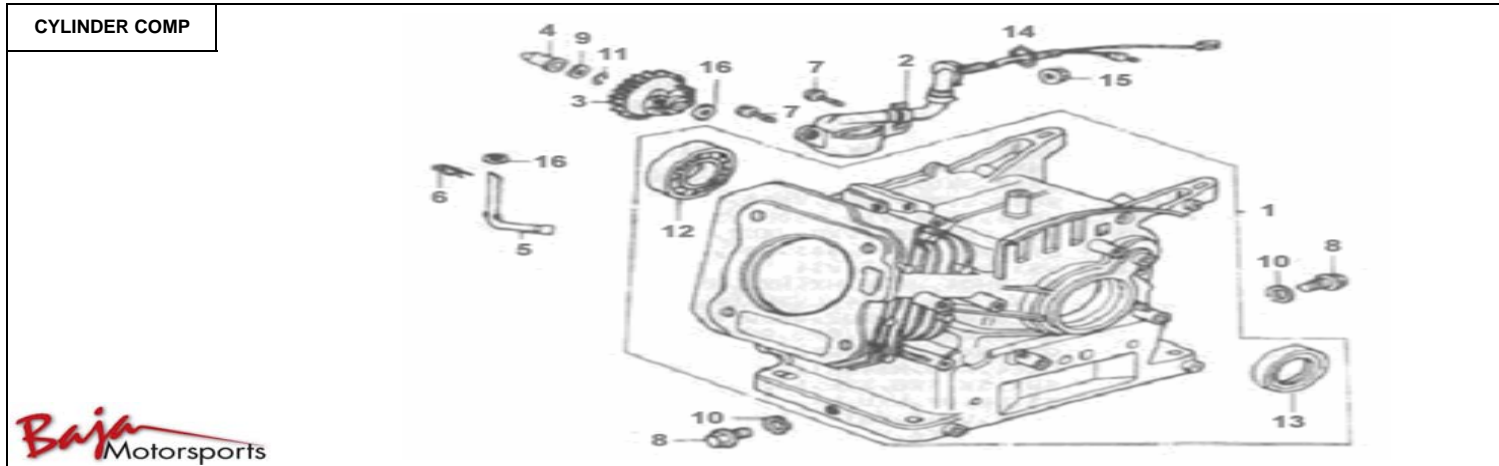

Item No.	Part No.	UPC Number	Description	Baja Description	Qty Shipped per order	Qty.
1	MB165-092	842645007644	CYLINDER ASSEMBLY (5.5HP)		1	1
1	MB165-302	842645074240	CYLINDER ASSEMBLY (6.5HP)		1	1
2	MB165-093	842645007651	SWITCH ASSY, OIL LEVEL		1	1
3	MB165-094	842645007668	GOVERNOR ASSEMBLY		1	1
4	MB165-095	842645007675	SLIDER GOVERNOR		1	1
5	MB165-096	842645007682	SHAFT, GOVERNOR ARM		1	1
6	MB165-097	842645007699	PIN M8, LOCK		1	1
7	MB165-098	842645007705	BOLT M6-1.0X25, FLANGE (FT)		5	2
8	MB165-099	842645007712	BOLT M10-1.5X15, FLANGE (FT)		1	2
9	MB165-100	842645007729	WASHER M6X13X1, PLATE		5	1
10	MB165-101	842645007736	WASHER M10X16X2, PLATE	O RING FOR DRAIN PLUG	2	2
11	MB165-102	842645007743	CLIP, GOVERNOR HOLDER		1	1
12	MB165-103	842645007750	BEARING, RADIAL BALL (6205) (TPI)		1	2
13	MB165-104	842645007767	OIL SEAL, 25X41.25X6		1	2
14			O-RING M14	AVAILABLE WITH MB165-093		
15	165-232	883099010767	NUT, FLANGE 10MM		2	1
16	MB165-107	842645007798	WASHER M6X15X1, PLATE		1	1