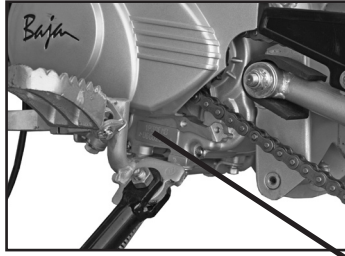

The Frame number is stamped on front of Dirt bike frame. The engine number is located on the left side of the engine housing.

Frame number

Engine serial number

Write down the serial numbers here for your future reference