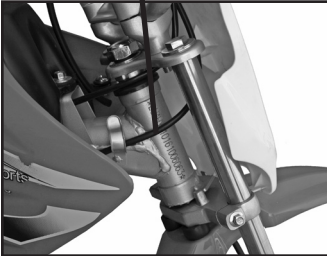

The Frame number is stamped on front of Dirt bike frame. The engine number is located on the left side of the engine housing.

Frame number

Engine serial number

Write down the serial numbers here for your future reference