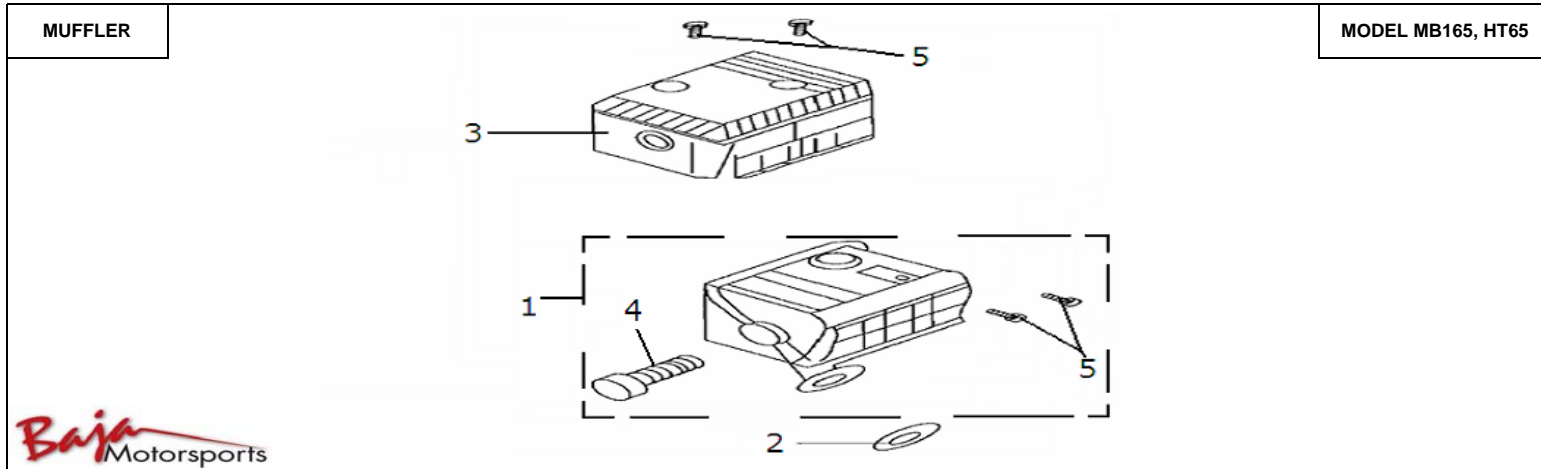

Item No.	Part No.	UPC Number	Description	Baja Description	Qty Shipped per order	Qty.	MSRP	Dealer Cost
1	165-196	883099012754	MUFFLER COMP		1	1		
2	165-199	883099012761	GASKET, MUFFLER		1	1		
3	165-197	883099012778	PROTECT, MUFFLER OUTER		1	1		
4	165-198	883099012785	ARRESTER, SPARK	AVAILABLE WITH PART 165-196	1	1		
5	165-200	883099012792	SCREW, TAPPING, 5X8	AVAILABLE WITH PART 165-196	4	4