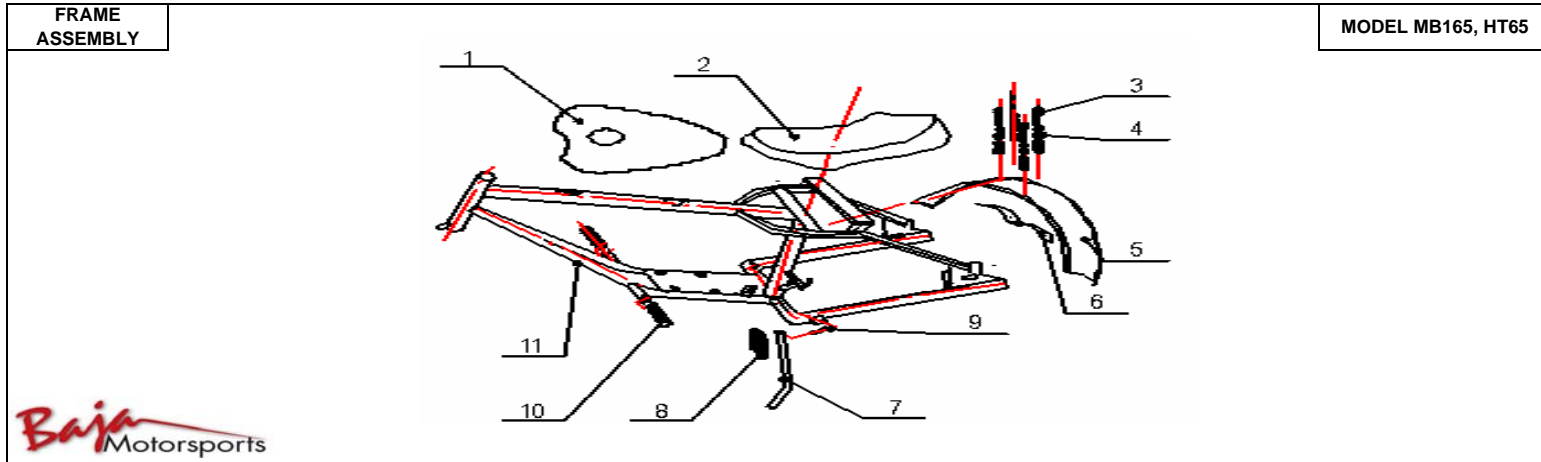

Item No.	Part No.	UPC Number	Description	Baja Description	Qty Shipped per order	Qty.	MSRP	Dealer Cost
1	165-032	883099011016	TANK, DECORATIVE, RED		1	1		
1	65-032	883099011023	TANK, DECORATIVE, BLACK		1	1		
1	WR65-101	883099072529	TANK, DECORATIVE, GREEN		1	1		
2	165-033	883099011030	SEAT, BLACK & RED		1	1		
2	65-033	883099011047	SEAT, BLACK		1	1		
3	165-034	883099011054	M6x15 BOLT		4	4		
4	165-035	883099011061	M6 WASHER		4	4		
5	165-036	883099011078	FENDER, REAR, BLACK		1	1		
5	WR65-102	883099072536	FENDER, REAR, GREEN		1	1		
6	165-037	883099011085	BRACKET, FENDER, REAR		1	2		
7	165-038	883099011092	KICKSTAND		1	1		
8	165-039	883099011108	SPRING, KICKSTAND		1	1		
9	165-040	883099011115	BOLT, HEX, 10MM-1.25 X 35		1	1		
10	165-041	883099011122	FOOT REST		1	2		
11	165-042	883099011139	FRAME		1	1		
12	165-316	883099011146	NUT, FLANGE, SEAT 8MM-1.25		2	1