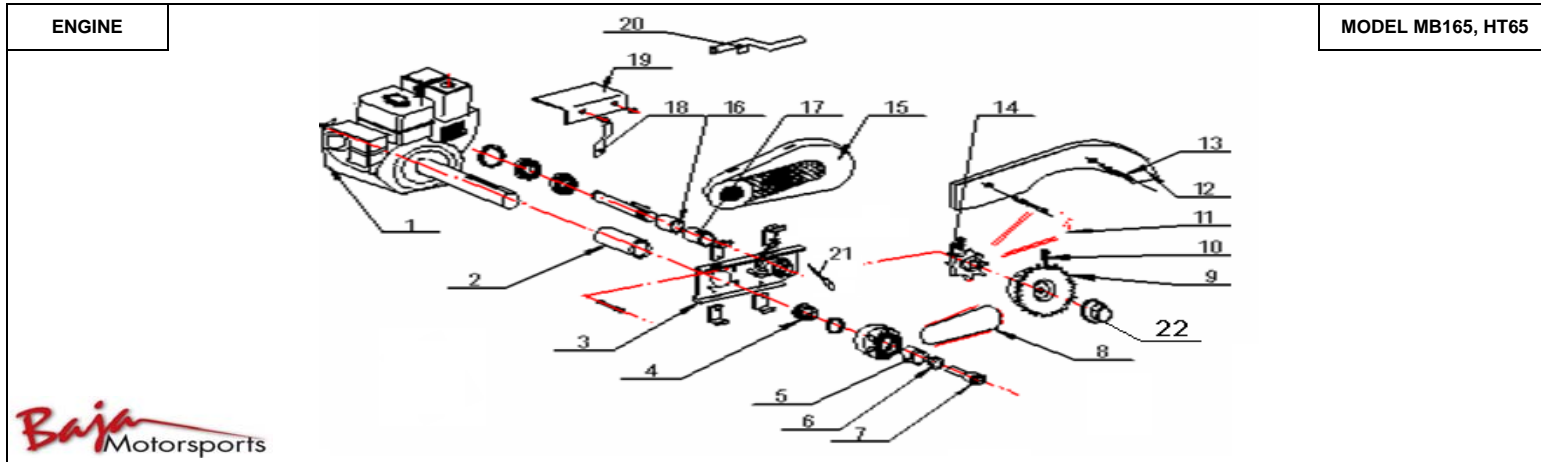

Item No.	Part No.	UPC Number	DESCRIPTION	Baja Description	Qty Shipped per order	Qty.	MSRP	Dealer Cost
2	165-044	883099011283	BUSH FOR ENGINE		1	1		
8	165-050	883099011290	CHAIN 1	CHAIN 1 SMALL(420-20)	1	1		
11	165-053	883099011306	CHAIN 2	CHAIN 2 LARGE	1	1		
12	165-054	883099011313	CHAIN COVER		1	1		
13	165-055	883099011320	M6×10 SCREW		2	4		
15	165-057	883099011337	CLUTCH COVER		1	1		
16	165-058	883099011344	SHAFT 2 BUSH		1	1		
17	165-059	883099011351	SHAFT 2 BUSH		1	1		
18	165-060	883099011368	EXHAUST COVER BRACKET		1	1		
19	165-061	883099011375	EXHAUST COVER		1	1		
20	165-062	883099011382	EXHAUST PIPE		1	1		
21	165-182	883099066382	BOLT FOR JACKSHAFT		1	4		