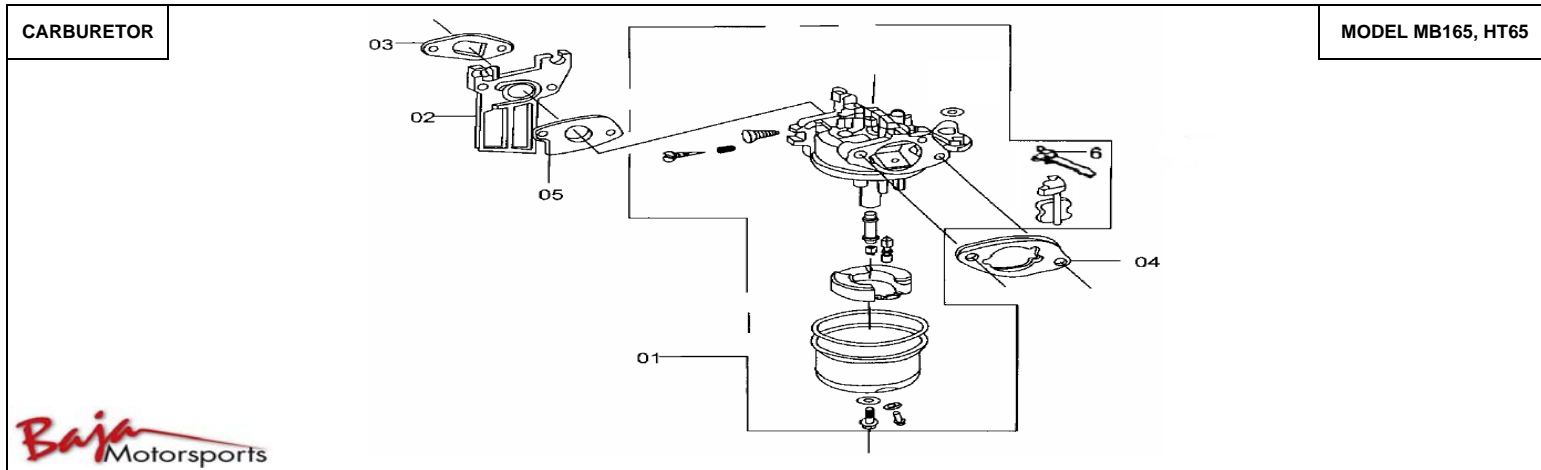

Item No.	Part No.	UPC Number	Description	Baja Description	Qty Shipped per order	Qty.	MSRP	Dealer Cost
1	165-171	883099012433	CARBURETOR ASSY		1	1		
2	165-169	883099012440	INSULATOR, CARB		1	1		
3	165-168	883099012457	GASKET, PIPE INTAKE		1	1		
4	165-172	883099012464	BUSH, AIR CLEANER		1	1		
5	165-170	883099012471	GASKET, INSULATOR		1	1		
6	165-173	883099012488	LEVER COMP, CHOCK(STD)		1	1		
	DB30S-204	883099143502	DRAIN PLUG, CARBURETOR		1	1