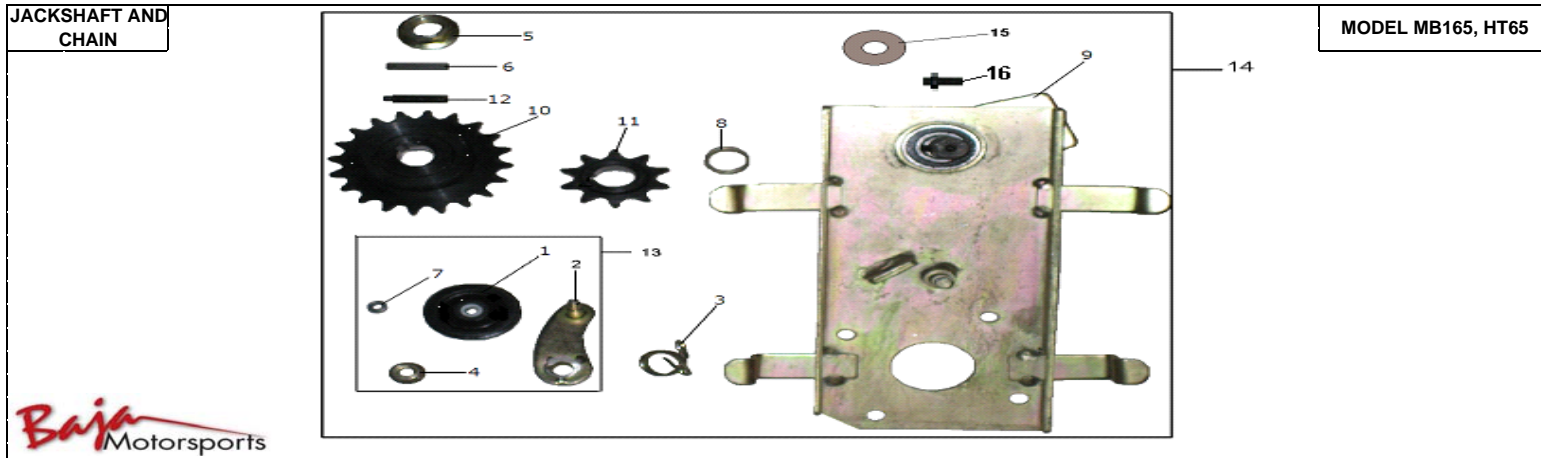

MODEL MB165, HT65

Item No.	Part No.	UPC Number	Description	Baja Description	Qty Shipped per order	Qty.	MSRP	Dealer Cost
1	165-279	883099011153	ROLLER 4 CHAIN TENSIONER	ROLLER FOR CHAIN TENSIONER	1	1		
2	165-273	883099108488	CHAIN TENSIONER	CHAIN TENSIONER LEVER	1	1		
3	165-280	883099011177	CHAIN TENSIONER SPRING	CHAIN TENSIONER SPRING	1	1		
4	165-317	883099011184	CHAIN TENSIONER NUT	NUT, CHAIN TENSIONER LEVER	1	1		
5	165-319	883099011191	NUT, SPROCKET 1	NUT, SPROCKET 1	1	1		
6	165-324	883099011207	WOODRIF KEY FOR SPROCKETS		1	1		
7	165-325	883099011214	BOLT CHAIN TENSIONER ROLLER		1	1		
8	165-326	883099011221	BUSHING FOR SPROCKETS		1	1		
9			JACK SHAFT WITHOUT 2 SPROCKETS	ORDER PART 165-021		1		
10	165-051	883099011245	SPROCKET 1		1	1		
11	165-056	883099011252	SPROCKET 2		1	1		
12	165-327	883099011269	M8*25 ADJUSTING SCREW	CHAIN TENSIONER ADJUSTING SCREW	1	1		
	165-328	842645024399	ADJUSTING SCREW NUT	NUT FOR ADJUSTING SCREW	1	1		
13	165-063	883099011276	CHAIN TENSIONER ASSY	ROLLER, LEVER,AND NUT	1	1		
14	165-021	883099062445	JACKSHAFT ASSEMBLY	JACKSHAFT ASSEMBLY	1	1		
15	165-248	883099059711	WASHER 8MM	WASHER FOR MOUNTING JACKSHAFT	1	1		
16	165-330	883099101427	BOLT M8*16		1	1