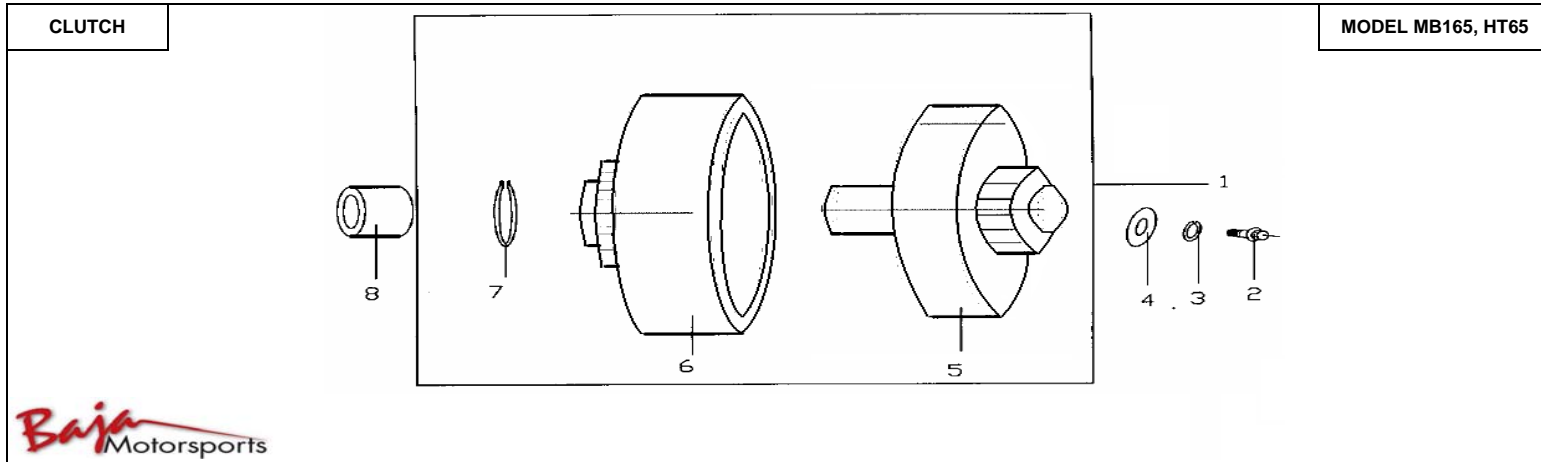

Item No.	Part No.	UPC Number	Description	Baja Description	Qty Shipped per order	Qty.	MSRP	Dealer Cost
1	165-046	883099012877	CLUTCH COMP		1	1		
2	165-049	883099012884	M8-1.0 SCREW		1	1		
3	165-207	883099012891	Spring Gasket 8		1	1		
4	165-048	883099012907	WASHER M8X32X2		1	1		
5			MAIN DISC COMP, CLUTCH	AVAILABLE WITH PART 165-046		1		
6			COVER COMP, CLUTCH	AVAILABLE WITH PART 165-046		1		
7	165-212	883099012938	CIRCLIP, CLUTCH	AVAILABLE WITH PART 165-046	1	1		
8	165-047	883099012945	BUSHING, CLUTCH		1	1