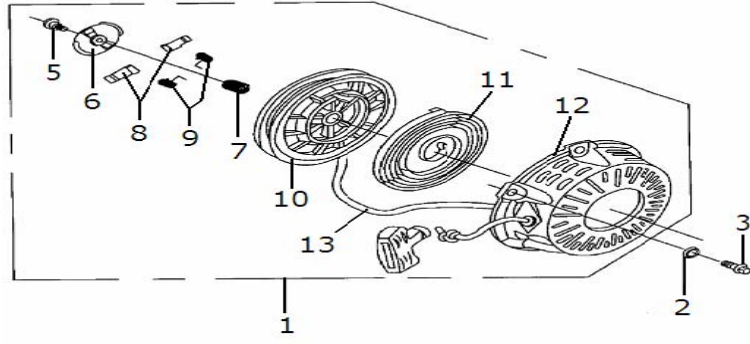

RECOIL STARTER		MODEL MB165, HT65

Item No.	Part No.	UPC Number	Description	Baja Description	Qty Shipped per order	Qty.	MSRP	Dealer Cost
1	165-147	883099012228	STARTER ASSY RECOIL,RED		1	1		
1	65-155	883099012235	STARTER ASSY RECOIL,BLACK		1	1		
2	165-107	883099011870	WASHER 6MM		3	3		
3	165-158	883099012259	BOLT FLANGE 6X7		3	3		
5	165-148	883099012280	*SCREW, SETTING		1	1		
6	165-149	883099012297	*GUIDE, RATCHET		1	1		
7	165-150	883099012303	*SPRING FRICTION		1	1		
8	165-151	883099012310	*RATCHET, STARTER		2	2		
9	165-152	883099012327	*SPRING, RATCHET		2	2		
10	165-153	883099012334	*REEL, RECOIL STARTER		1	1		
11			SPRING, RECOIL STARTER	AVAILABLE WITH PART 165-147		1		
12			CASE COMP, RECOIL STARTER	AVAILABLE WITH PART 165-147		1		
13			ROPE, RECOIL STARTER	AVAILABLE WITH PART 165-147		1