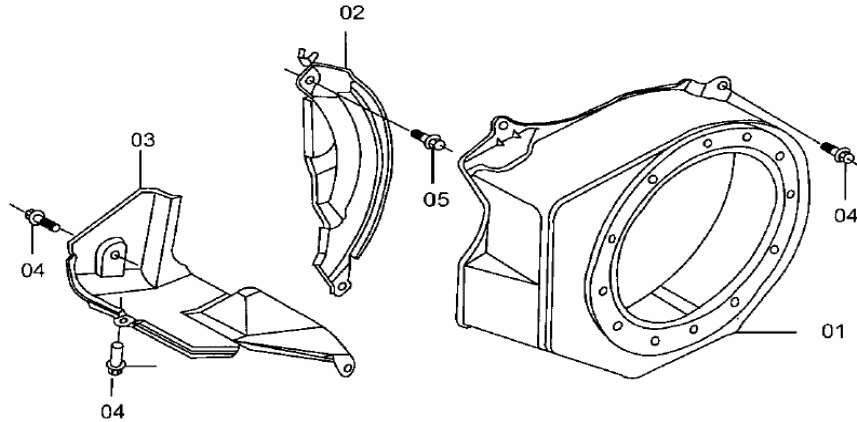

FAN COVER		MODEL MB165, HT65

Item No.	Part No.	UPC Number	Description	Baja Description	Qty Shipped per order	Qty.	MSRP	Dealer Cost
1	165-310	883099012372	COVER COMP FAN RED		1	1		
1	65-310	883099012389	COVER COMP FAN, BLACK		1	1		
2	165-160	883099012396	LOWER PROTECTING COVER		1	1		
3	165-162	883099012402	COVER COMP FAN		1	1		
4	165-166	883099012419	BOLT FLANGE 6X12		3	6		
5	165-167	883099012426	BOLT FLANGE 6X20		1	1