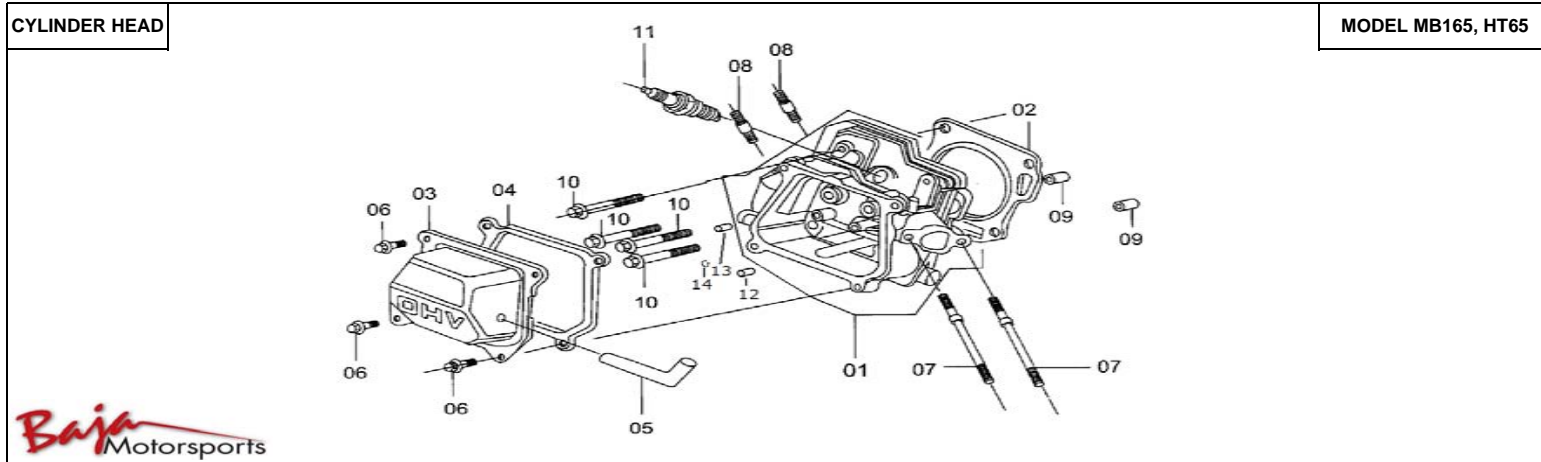

Item No.	Part No.	UPC Number	Description	Baja Description	Qty Shipped per order	Qty.	MSRP	Dealer Cost
1	165-300	883099011627	CYLINDER HEAD ASSY	HEAD COMP, CYLINDER	1	1		
2	165-301	883099011634	GASKET, CYLINDER HEAD		1	1		
3	165-083	883099011641	CYLINDER HEAD COVER		1	1		
4	165-084	883099011658	GASKET, CYLINDER HEAR COVER		1	1		
5	165-085	883099011665	TUBE BREATHER		1	1		
6	165-086	883099011672	BOLT FLANGE 6X12		4	4		
7	165-087	883099011689	BOLT, STUD 6X99 AIR INTAKE		2	2		
8	165-088	883099011696	BOLT STUD 8X32 AIR EXHAUST		2	2		
9	165-089	883099011702	PIN DOWEL 10X14		2	2		
10	165-090	883099011719	BOLT FLANGE 8X60		2	4		
11	165-091	883099011726	SPARK PLUG		1	1		
12	165-079	883099011733	GUIDE, IN.VALVE(OVERSIZE)		1	1		
13	165-080	883099011740	GUIDE, VALVE(OVERSIZE)		1	1		
14	165-081	883099011757	CLIP, VALVE GUIDE		2	2