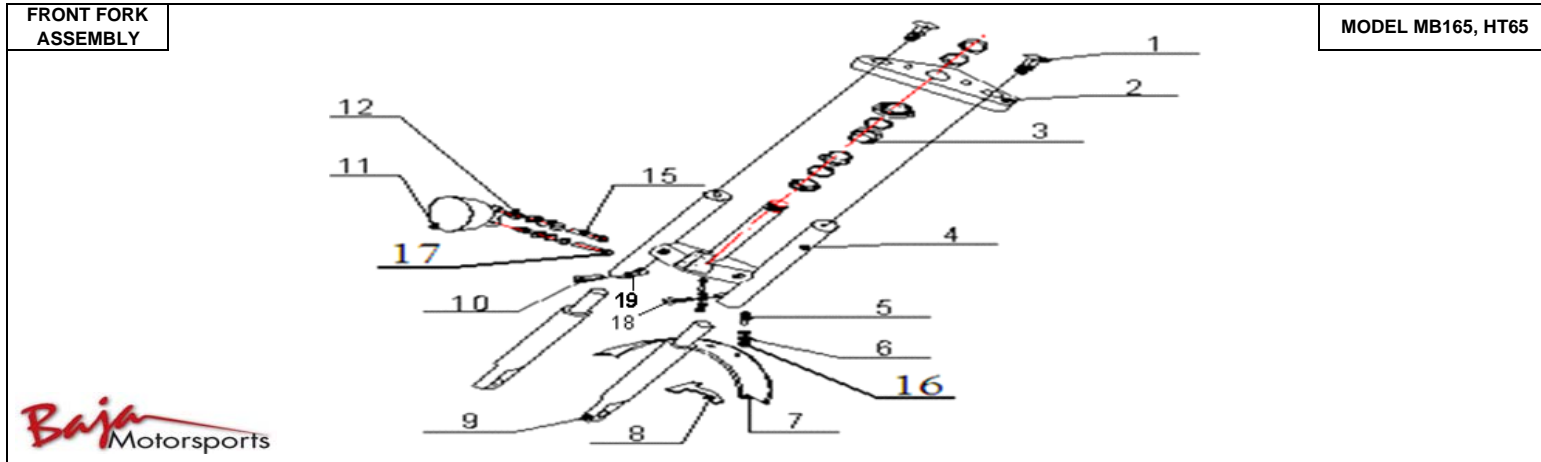

Item No.	Part No.	UPC Number	DESCRIPTION	Baja Description	Qty Shipped per order	Qty.	MSRP	Dealer Cost
16	165-244	883099010910	NUT, FLANGE LOCK, 6MM-1.0		4	7		
17	165-245	883099010927	LOCK NUT M6		2	2		
18	165-155	883099012358	WASHER, FLAT 21MM X 10MM		2	2		
19	165-331	883099101434	WASHER, SPLIT LOCK 18MM X 10MM		2	2